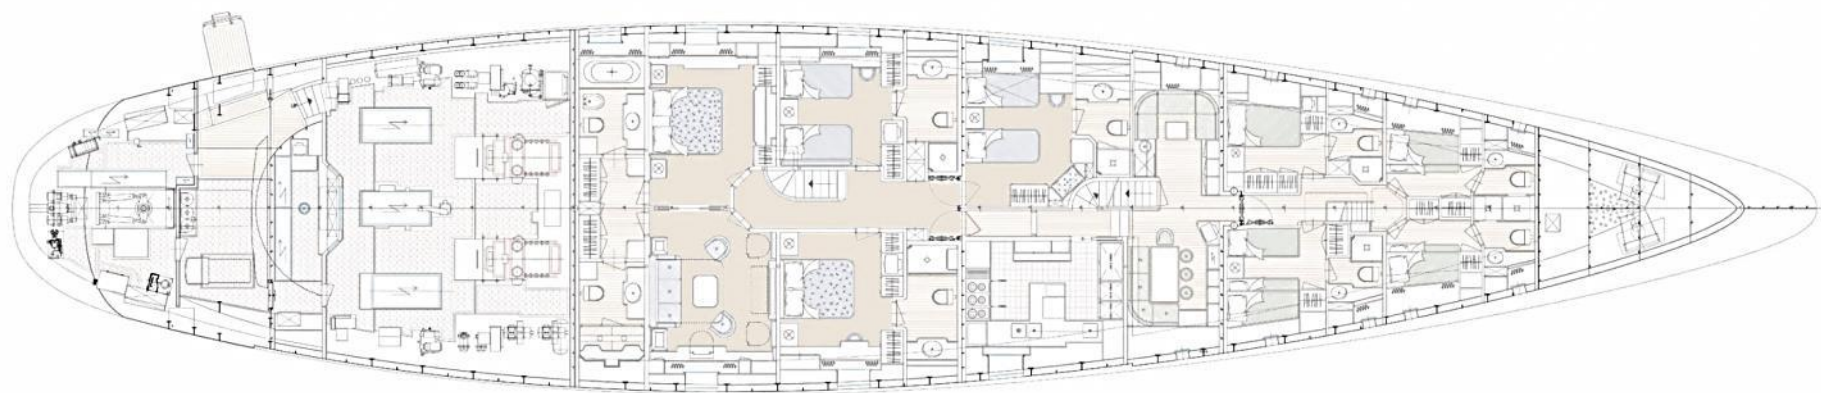

## *Specification*

- *Length: 49.8m*
- *Beam: 10.27m*
- *Displacement: 499*
- *Built: 2001 | 2012*
- *Construction: Steel + Aluminium*
- *Engines: 2 x Deutz (979HP)*
- *Cruising speed: 13 Knots*
- *Builder: Perini Navi*
- *Interior designer: Charistian Liaigre*