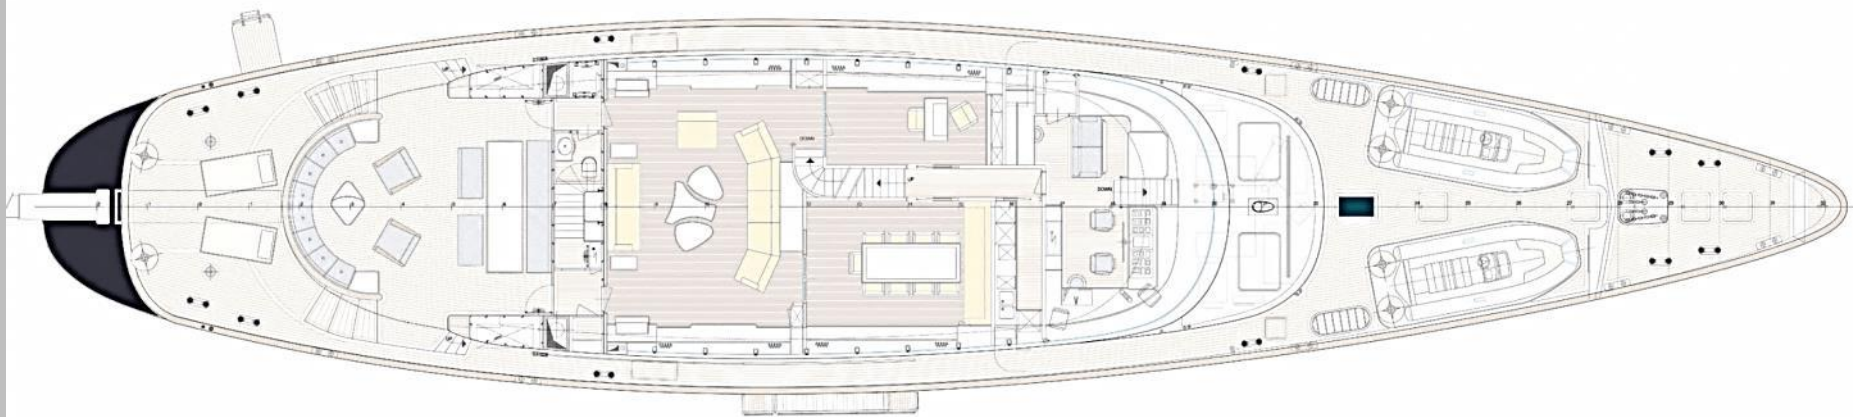

S I L E N C I O

*Perini Navi, 50 m*

A wide-angle photograph of a yacht's deck. The deck is covered with a white canvas enclosure supported by stainless steel poles. The seating area is furnished with white cushions and light-colored wooden tables. A small potted plant sits on each table. The background shows a blue sea, a coastal city with buildings, and a bridge in the distance. A white text box is overlaid in the center of the image.

silencio

*Salon & Dining*

silencio

*Accommodation*

An aerial photograph of a tropical lagoon. The water is crystal clear, showing a vibrant turquoise color over a dark coral reef. A small white inflatable boat with several people is in the lower center. A larger white sailboat is visible on the right side. In the background, there are lush green mountains under a blue sky with scattered white clouds.

## *Specification*

- *Length: 49.8m*
- *Beam: 10.27m*
- *Displacement: 499*
- *Built: 2001 | 2012*
- *Construction: Steel + Aluminium*
- *Engines: 2 x Deutz (979HP)*
- *Cruising speed: 13 Knots*
- *Builder: Perini Navi*
- *Interior designer: Charistian Liaigre*