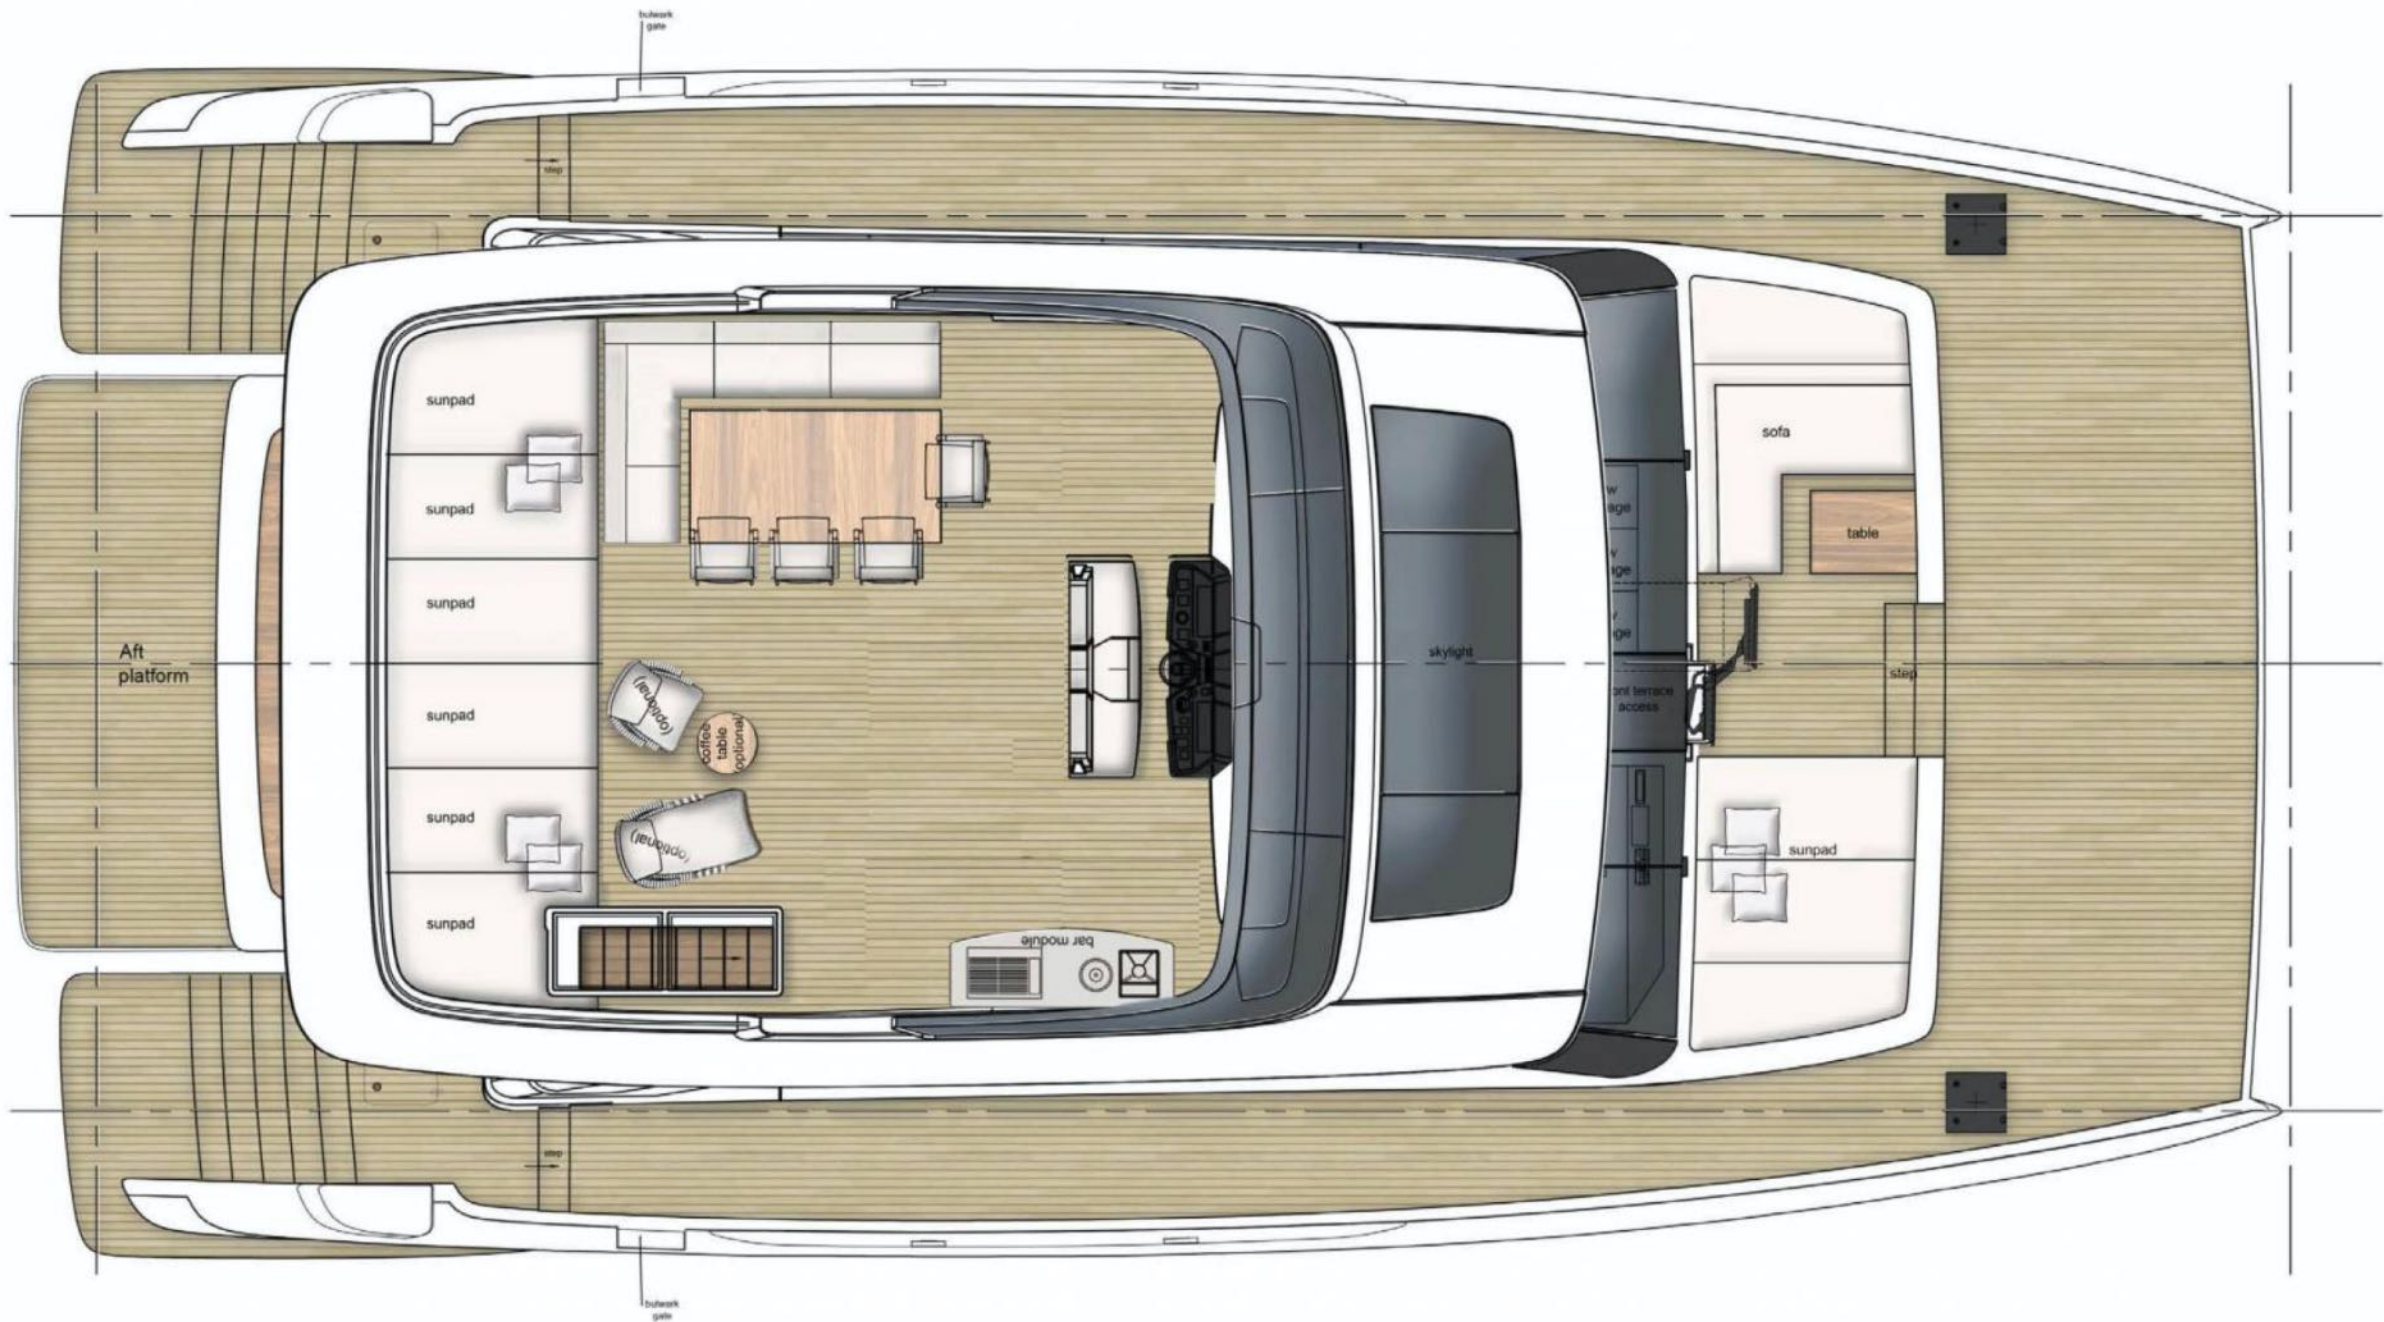

 ALTEYA

 ALTEYA

Sunreef Yachts

Engine room

Engine room

storage
hanging storage
electronic stove
storage
oven
microwave
tech
washing machine with dryer
tech

storage
storage
high storage
low storage
step
Bed 160x200cm inbuilt storage
Night table
step
tech
seat
tech

Night table
step
Bed 160x200cm inbuilt storage
step
high storage
low storage

tech
Bed 140x200cm
storage
storage
storage
Crew Cabin (optional)
ladder
storage

Specifications

Length: 21.30m (69' 11")
Beam: 11.35m (37' 3")
Draft: 1.90m (6' 3")
Year built: 2021
Builder: Sunreef Yachts
Interior Designer: Sunreef Yachts

Fuel consumption: TBA Litres/Hr

Cruising speed: 14 knots

Audio Visual Equipment and Deck

Facilities:

water maker 2 x 280 l/h
- Hydraulic gangway
- wi-fi
- washer/ dryer machine
- TV in saloon

The vast main deck saloon of the Alteya a Sunreef Power 70 blends seamlessly with the aft cockpit, creating a large, semi-open dining and sunning area. The skylight, panoramic glazing and wide sliding door let plenty of sunshine into the fully-customizable interior. The generous volumes within the yacht's hulls offer infinite options for a bespoke layout. The crew quarters and galley can be located in the aft and accessed exclusively from the cockpit for more privacy on board.

Alteya 70 Sunreef Power, boasts a large bow terrace with freestanding furniture and a lounge protected from sun and wind. The aft cockpit provides an alfresco dining space close to the water as well as a great spot to enjoy water sports with easy access to toys and PWC's.