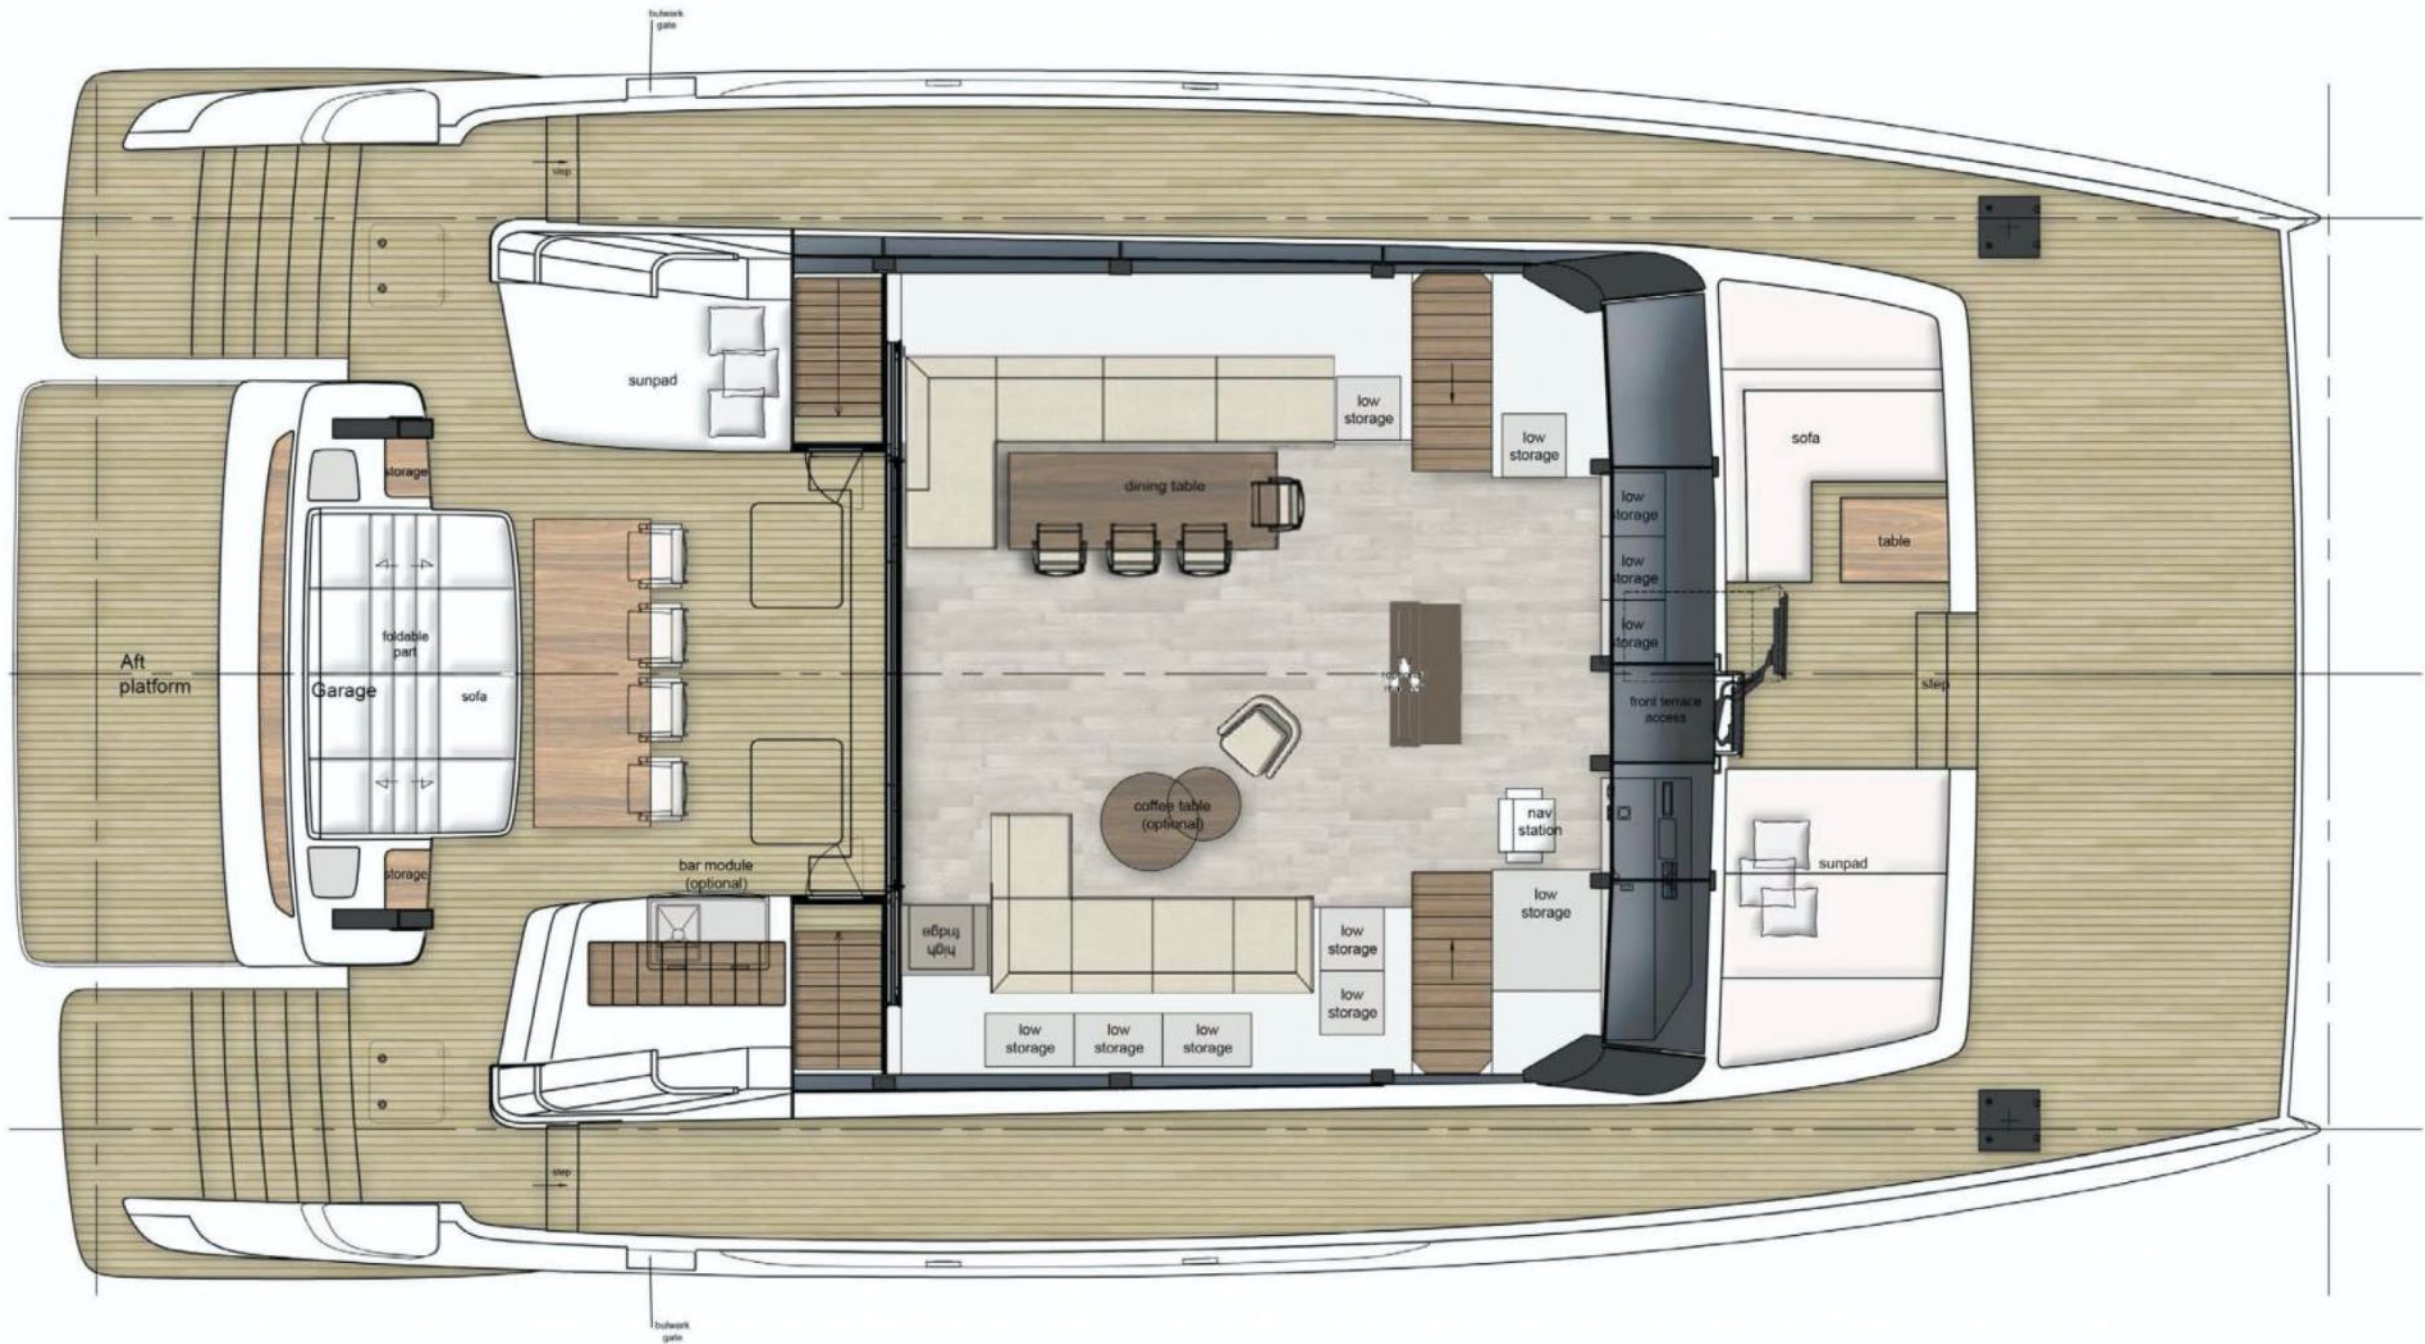

 ALTEYA

 ALTEYA

Sunreef Yachts

Engine room

Engine room

storage
hanging storage
electronic stove
storage
oven
microwave
tech
washing machine with dryer
tech

storage
storage
high storage
low storage
step
Bed 160x200cm inbuilt storage
Night table
step
tech
seat
tech

Night table
step
Bed 160x200cm inbuilt storage
step
high storage
low storage

tech
Bed 140x200cm
storage
storage
storage
Crew Cabin (optional)
ladder
storage

Specifications

Length: 21.30m (69' 11")
Beam: 11.35m (37' 3")
Draft: 1.90m (6' 3")
Year built: 2021
Builder: Sunreef Yachts
Interior Designer: Sunreef Yachts

Fuel consumption: TBA Litres/Hr

Cruising speed: 14 knots

Audio Visual Equipment and Deck

Facilities:

water maker 2 x 280 l/h
- Hydraulic gangway
- wi-fi
- washer/ dryer machine
- TV in saloon

The vast main deck saloon of the Alteya a Sunreef Power 70 blends seamlessly with the aft cockpit, creating a large, semi-open dining and sunning area. The skylight, panoramic glazing and wide sliding door let plenty of sunshine into the fully-customizable interior. The generous volumes within the yacht's hulls offer infinite options for a bespoke layout. The crew quarters and galley can be located in the aft and accessed exclusively from the cockpit for more privacy on board.

Alteya 70 Sunreef Power, boasts a large bow terrace with freestanding furniture and a lounge protected from sun and wind. The aft cockpit provides an alfresco dining space close to the water as well as a great spot to enjoy water sports with easy access to toys and PWC's.